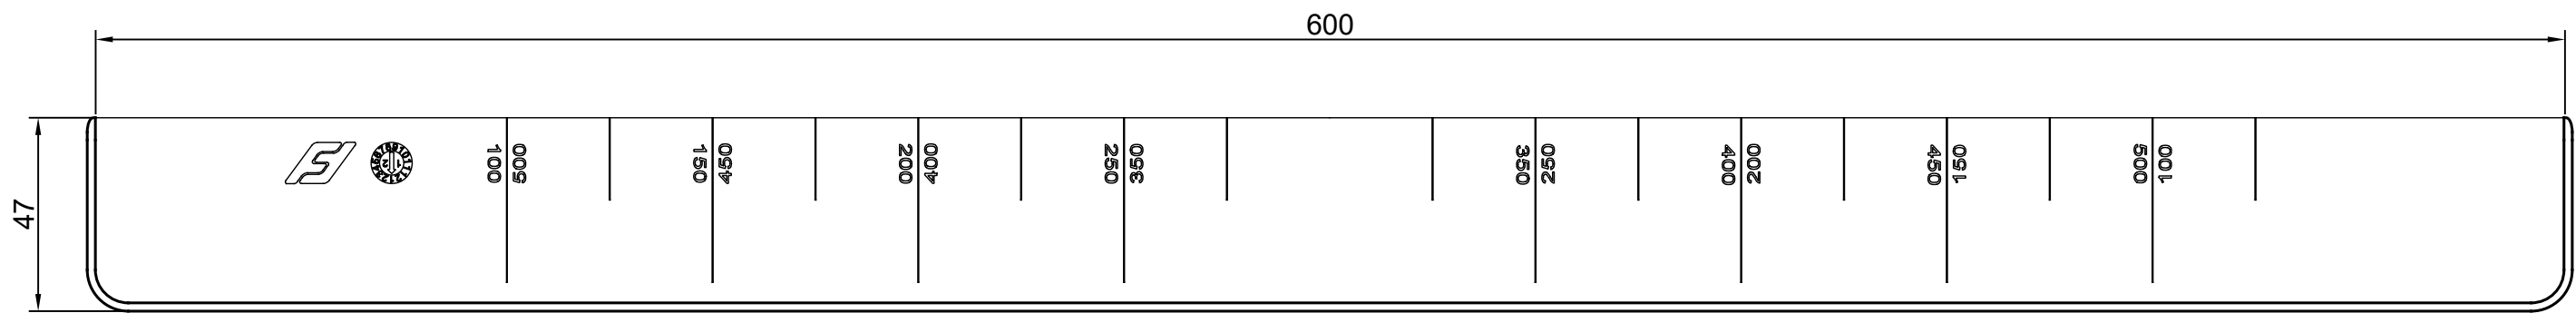

check product catalogue or website for size & colour availability

Not to Scale

Section A-A

Side View

Front View

FWXX - Double Ended External Plain Corner

Central Commercial Park, Centre Park Road, Cork, T12 KC96, Ireland  
77-83 St James Mill Road, Northampton, NN5 5JP, UK