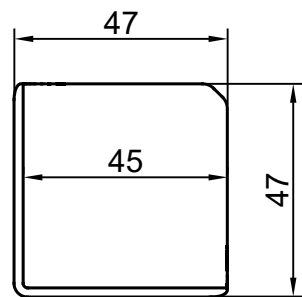

check product catalogue or website for size & colour availability

Not to Scale

Section A-A

Side View

Front View

FWXX - Double Ended External Plain Corner

Central Commercial Park, Centre Park Road, Cork, T12 KC96, Ireland  
77-83 St James Mill Road, Northampton, NN5 5JP, UK