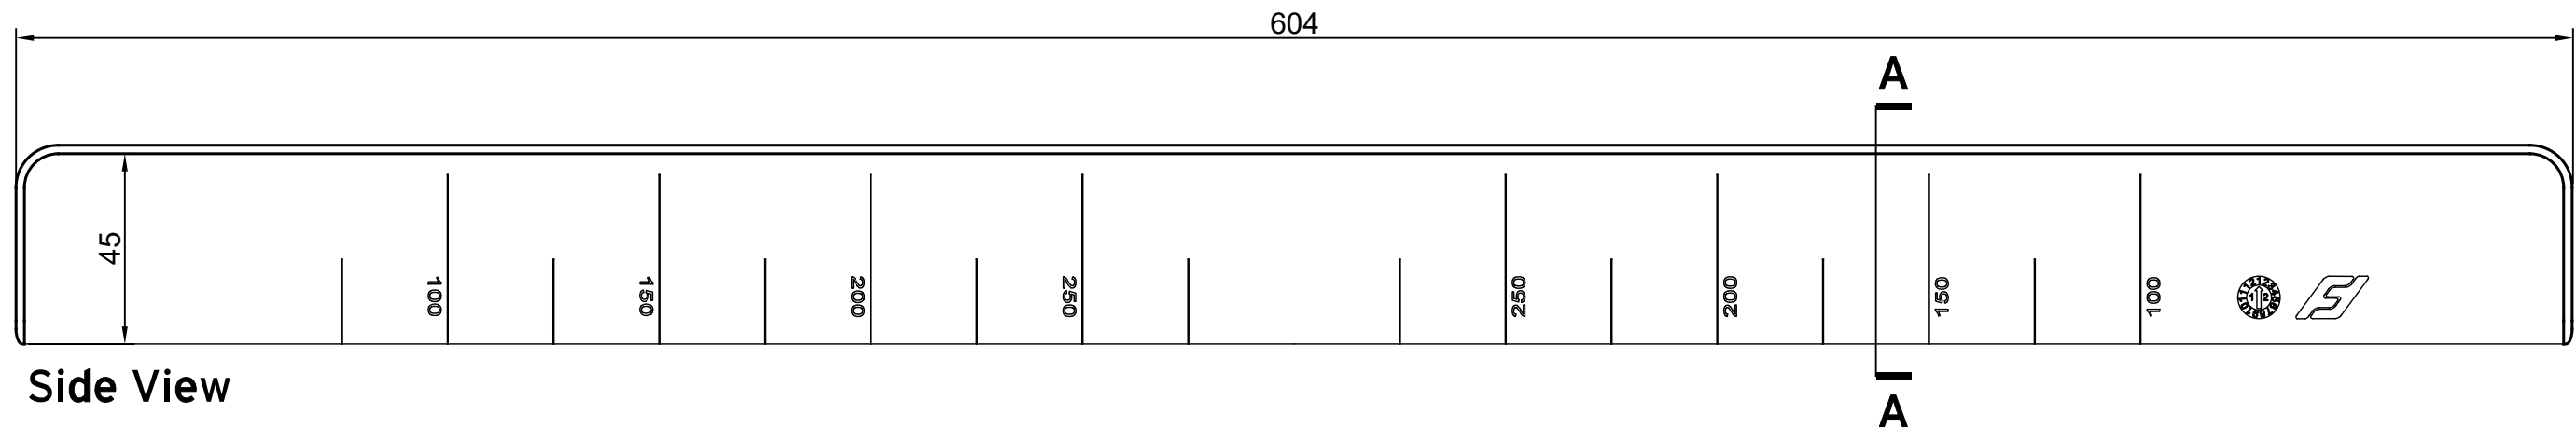

check product catalogue or website for size & colour availability

Not to Scale

Section A-A

Side View

Front View

FWXX - Double Ended External Plain Corner

Central Commercial Park, Centre Park Road, Cork, T12 KC96, Ireland  
77-83 St James Mill Road, Northampton, NN5 5JP, UK