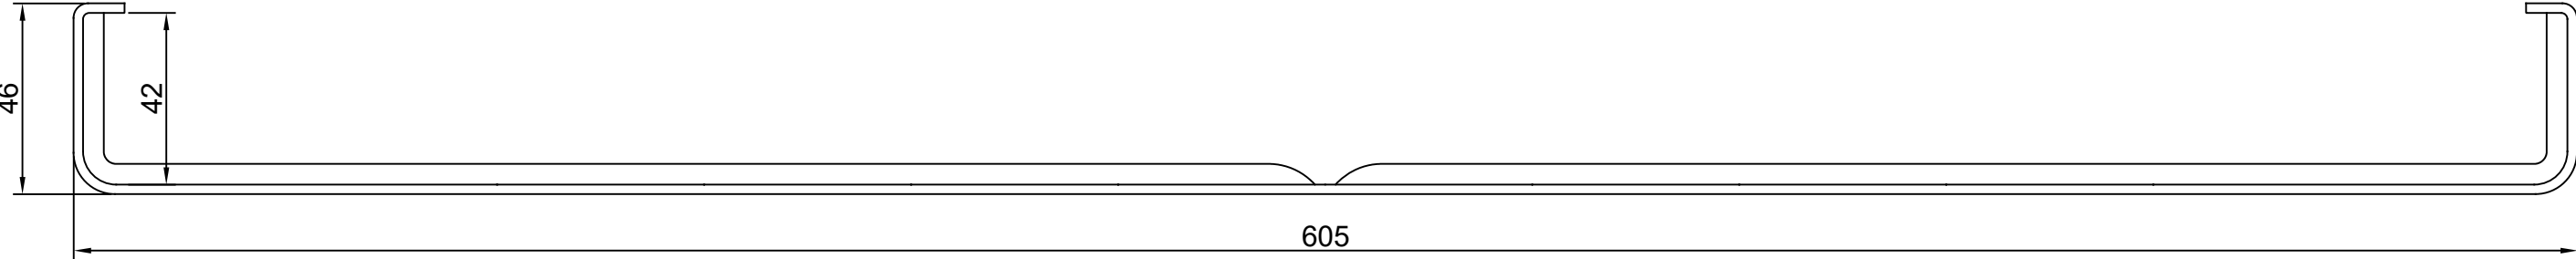

check product catalogue or website for size & colour availability

Not to Scale

Section A-A

Front View

Side View

FWJJ - Double Ended Plain Joiner

Central Commercial Park, Centre Park Road, Cork, T12 KC96, Ireland  
 77-83 St James Mill Road, Northampton, NN5 5JP, UK