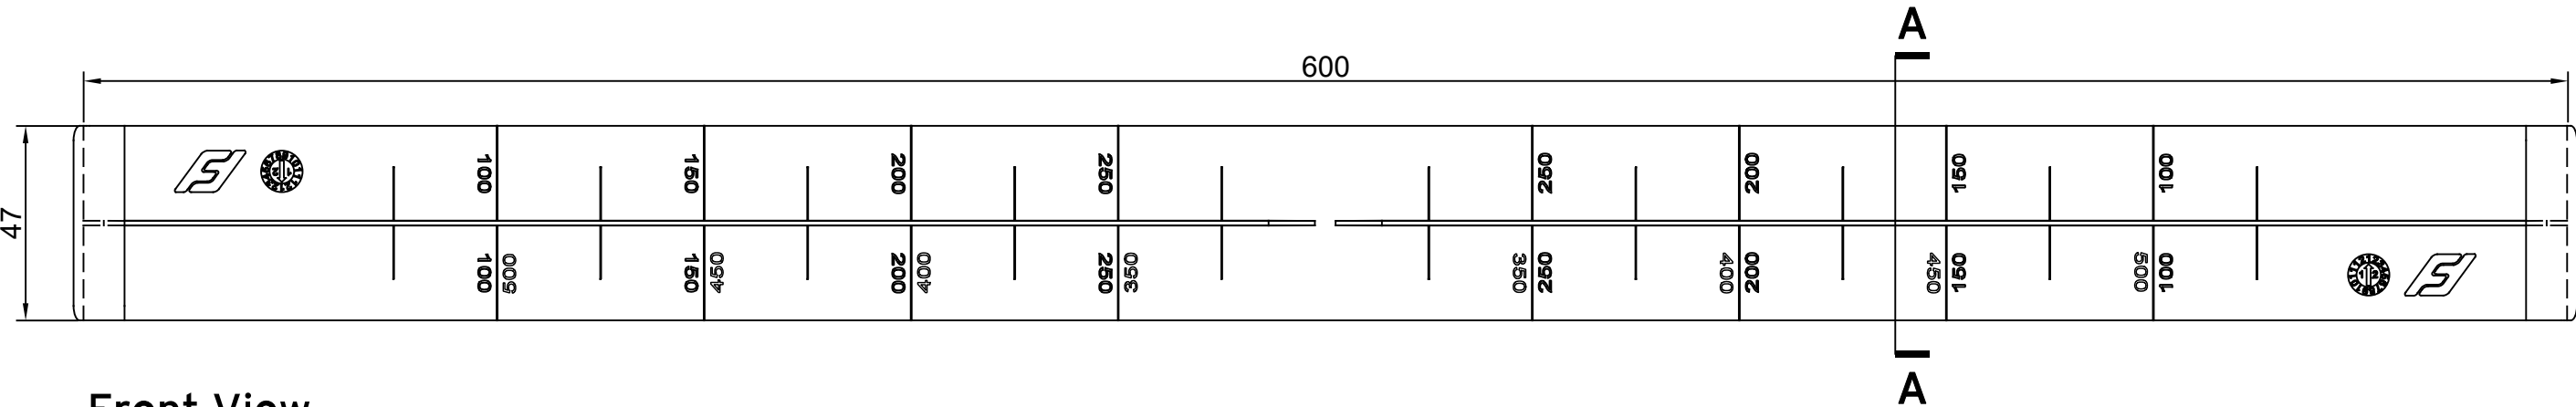

check product catalogue or website for size & colour availability

Not to Scale

Section A-A

Front View

Side View

FWJJ - Double Ended Plain Joiner

Central Commercial Park, Centre Park Road, Cork, T12 KC96, Ireland  
 77-83 St James Mill Road, Northampton, NN5 5JP, UK