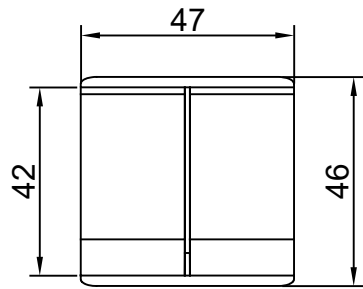

check product catalogue or website for size & colour availability

Not to Scale

Section A-A

Front View

Side View

FWJJ - Double Ended Plain Joiner

Central Commercial Park, Centre Park Road, Cork, T12 KC96, Ireland  
 77-83 St James Mill Road, Northampton, NN5 5JP, UK